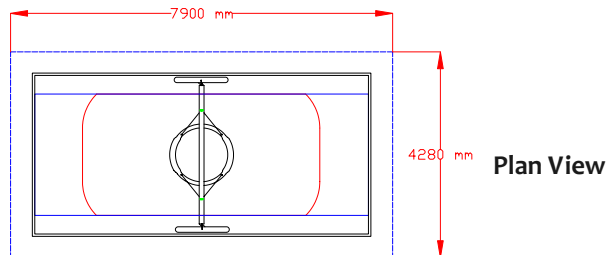

Metro Access Swing

Metro Access Swing

Metro Access Swing

The Access Swing features a large basket seat with easy entrance for users with special requirements. See how many people you can fit on!

Play Value:

- Swinging
- Height
- Speed
- DDA Compliant
- Interaction

Product Facts:

- Age: 3+
- Weight : 210kg
- Max Fall Height : 1.67m
- Product Code : MSW5024

Metro Access Swing

Visit www.russell-leisure.co.uk

Email sales@russell-leisure.co.uk