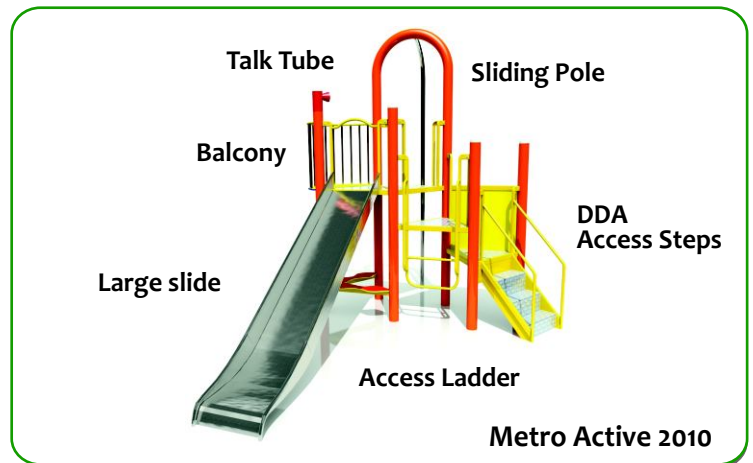

## Metro Play

The Metro Active combination unit is suited with activities for the older kids and the younger ones who like a challenge! Alongside a sliding pole and balcony, is a slide accessed by DDA compliant access steps.

## Play Value:

Climbing      Imaginative Play  
Sliding      Meeting Space

## Product Facts:

Age: 6-12  
Max Fall Height : 1.4m  
Product Code : MP1003

Metro Active 2010

Plan View

Visit [www.russell-leisure.co.uk](http://www.russell-leisure.co.uk)

Email [sales@russell-leisure.co.uk](mailto:sales@russell-leisure.co.uk)