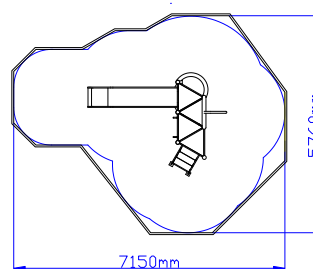

## Play Value:

Climbing      Imaginative Play  
Sliding      Meeting Space

## Product Facts:

Age: 6-12  
Max Fall Height : 1.4m  
Product Code : MP1003

Metro Active 2010

Plan View

Visit [www.russell-leisure.co.uk](http://www.russell-leisure.co.uk)

Email [sales@russell-leisure.co.uk](mailto:sales@russell-leisure.co.uk)