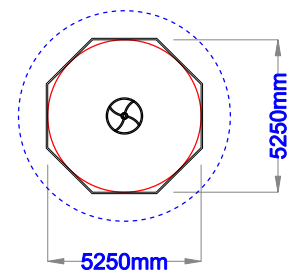

Visit www.russell-leisure.co.uk

Email sales@russell-leisure.co.uk