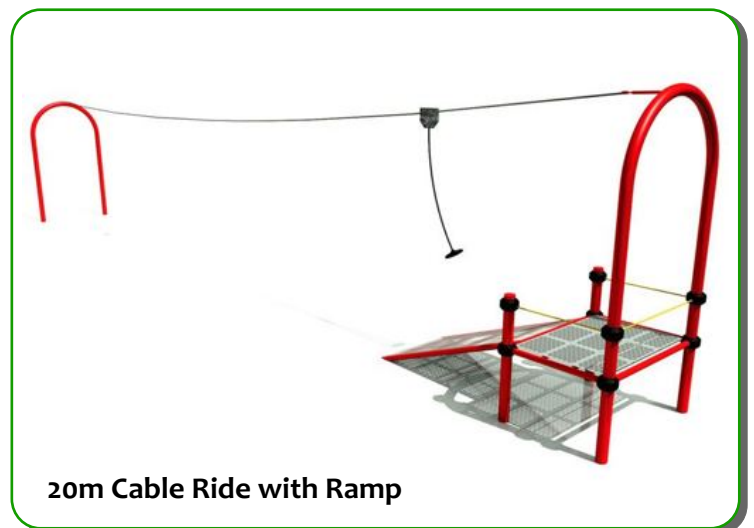

20m Cable Ride with Ramp

### All you need is speed.

The cable ride is a fun game in a new design without bulky supports. Fly through the air supported by two large steel arches (140 mm) that allow a more filigree design of the construction.

### Product Facts:

- Ages : 5+
- Fall Height : 1m
- Weight : 1000kg
- Height : 4m
- Product Code : 97.110.002

20m Cable Ride with Ramp

Plan View

This unit is also available without the ramp shown (Product code 97.110.004)