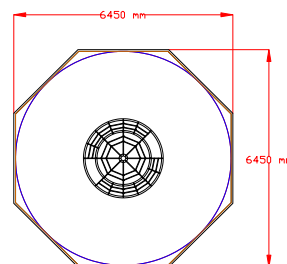

Play Value:

Spinning
Climbing
Balancing
Interaction
DDA Compliant

O' Tannenbaum

Product Facts:

Age : 3+
Weight : 92kg
Max Height : 3.1m
Max Fall Height : 2m
Product Code : 95.200.080

Plan View

Visit www.russell-leisure.co.uk