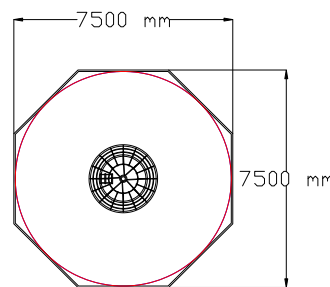

Play Value:

- Climbing Rope Play
- Meeting Balancing
- Rotating Height

Product Facts:

- Ages : 5+
- Max. Fall Height : 3m
- Max. Height : 3.7m
- Product Code : 95.200.020

Albero 02

Plan View

Visit www.russell-leisure.co.uk