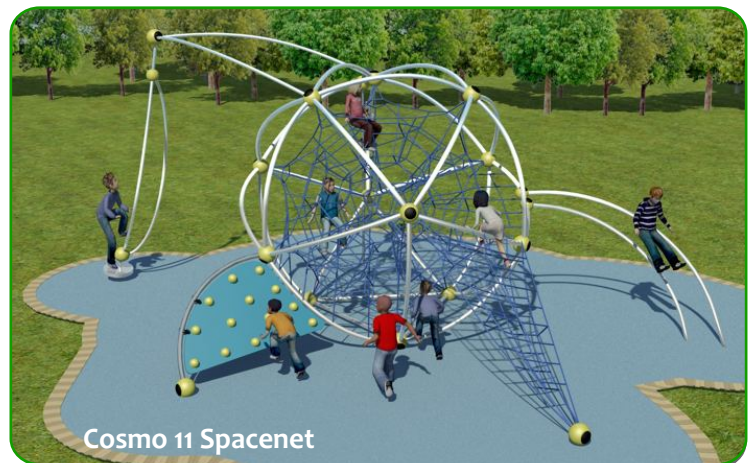

An innovative and exciting rope Spacenet. Designed with high quality stainless steel and steel-cored rope, the Cosmo provides a stunning main feature to any playground environment. Children can play according to their abilities and experience a cosmic sense of achievement while developing their co-ordination, balance and confidence as they play.

**Play Value:**

- Climbing      Sliding
- Meeting      Balancing
- Spinning      Rope Play

**Product Facts:**

- Ages : 5+
- Max. Fall Height : 2.3m
- Max. Height : 3.8m
- Product Code : 90.112.110

Plan View