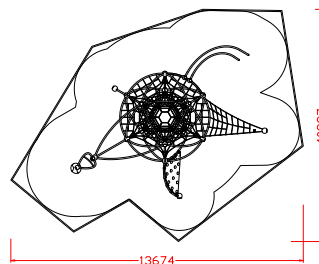

An innovative and exciting rope Spacenet. Designed with high quality stainless steel and steel-cored rope, the Cosmo provides a stunning main feature to any playground environment. Children can play according to their abilities and experience a cosmic sense of achievement while developing their co-ordination, balance and confidence as they play.

**Play Value:**

- Climbing      Sliding
- Meeting      Balancing
- Spinning      Rope Play

**Product Facts:**

- Ages : 5+
- Max. Fall Height : 2.3m
- Max. Height : 3.8m
- Product Code : 90.112.110

Plan View