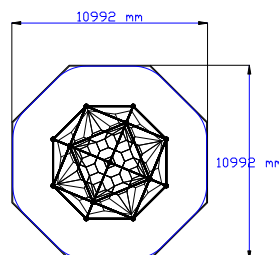

### Product Facts:

Ages : 8+  
Max. Fall Height : 2.47m  
Max. Height : 6m  
Product Code : 90.100.601

Spaceball (XL)

Plan View

Visit [www.russell-leisure.co.uk](http://www.russell-leisure.co.uk)

Email [sales@russell-leisure.co.uk](mailto:sales@russell-leisure.co.uk)